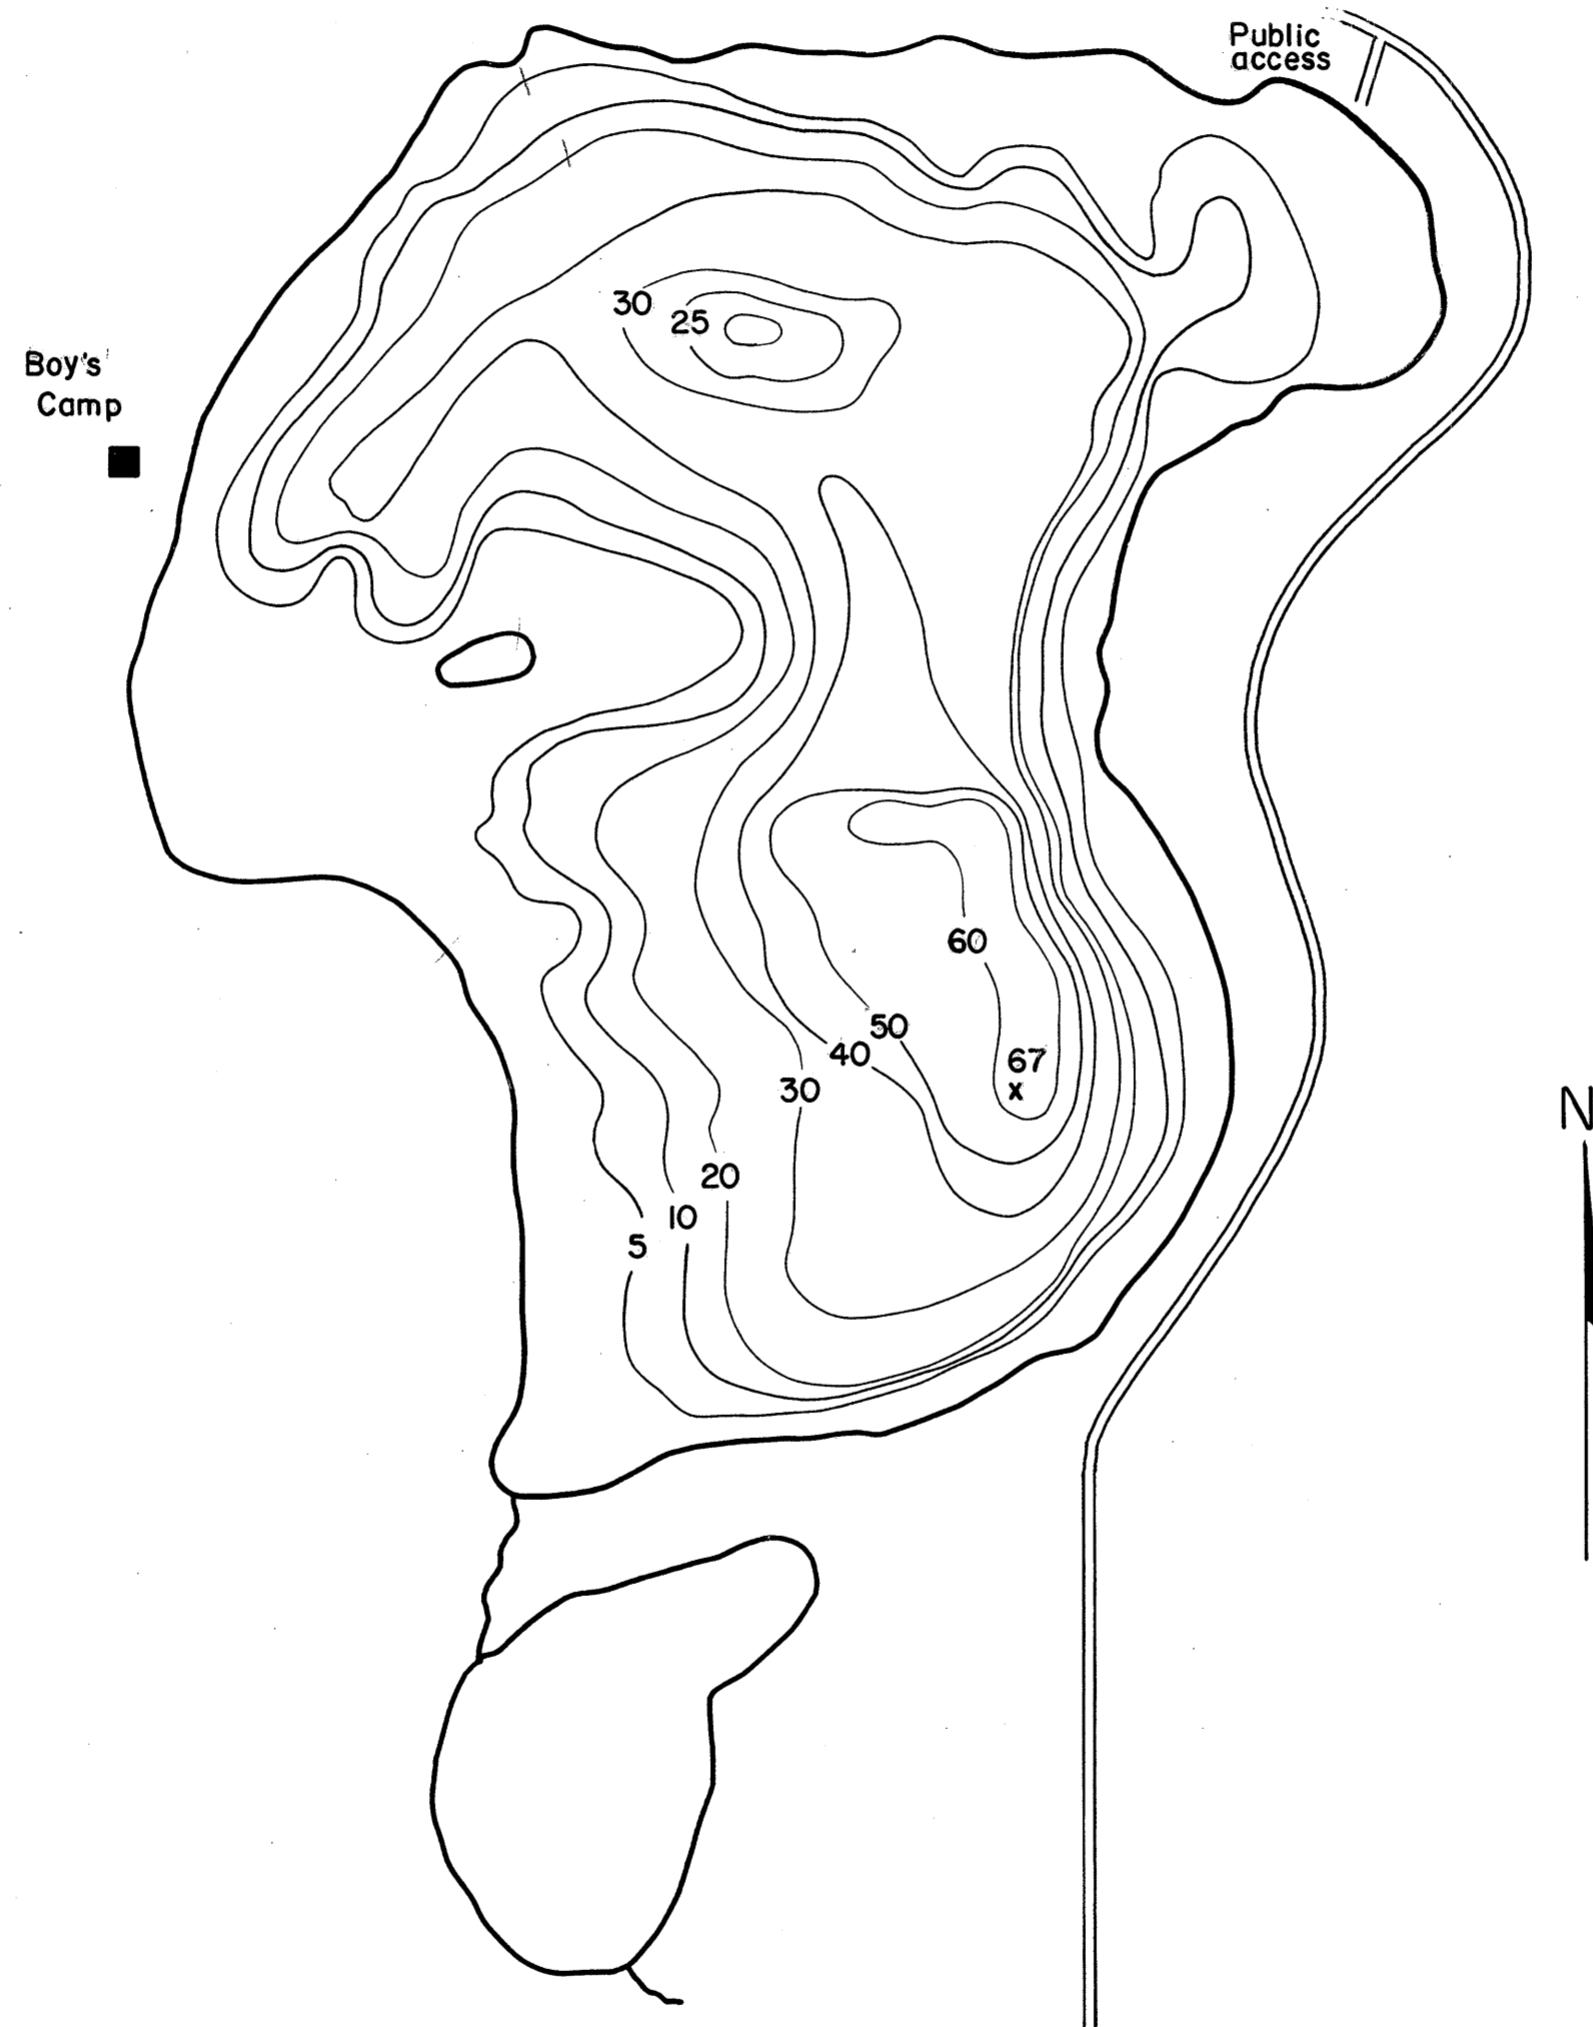

LAKE BIG PIGEON
SECTION 33
TOWNSHIP T. 18. N
RANGE R. 22. E
TOWN LIBERTY
COUNTY MANITOWOC

AREA 82 Acres
TOTAL SHORELINE 1.6 Miles
MAX. DEPTH 67 Feet
SCALE: 1/16" = 1 Mile

Source: Wisconsin Department of Natural Resources 608-266-2621
Big Pigeon Lake – Manitowoc County, Wisconsin DNR Lake Map
Date – Unknown - Historical Lake Map - Not for Navigation
A Public Document - Please Identify the Source when using it.